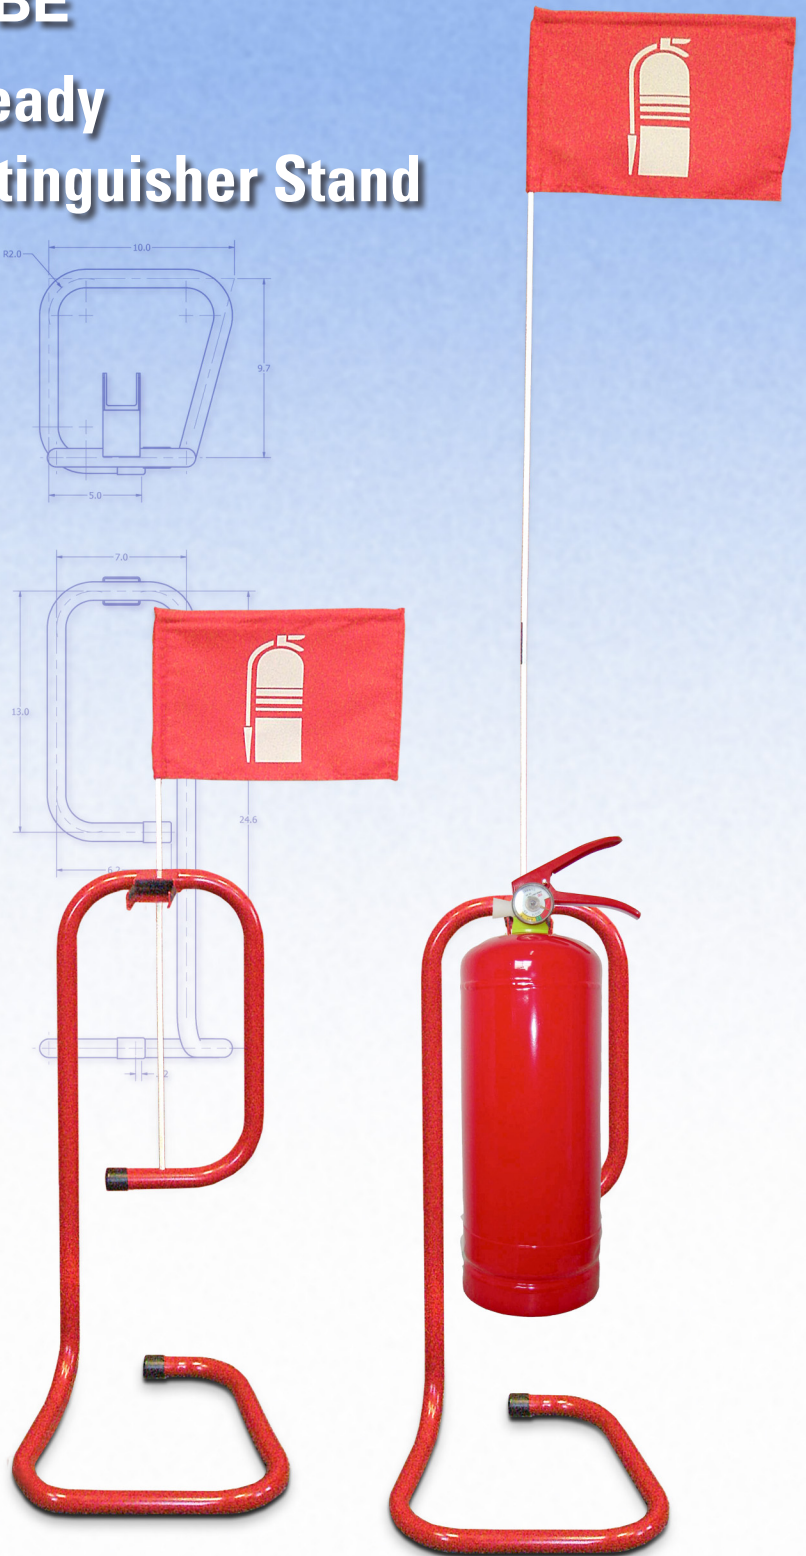

*innova*TUBE

Ever Ready Fire Extinguisher Stand

Ever Ready

Fire Extinguisher Stand

Modern style and improved visibility in standard red or a custom color that will fit your decor.

Portability ensures your extinguisher is always in an ideal location. Move the stand to where it's needed in rapidly changing environments like construction sites or rooms with varied layouts and uses.

Perfect where mounting is difficult or will blemish wall surfaces such as exhibition halls, office buildings, public buildings and hotels.

Avoid the damage common to wall mounted extinguishers caused by passing traffic.

The stand's visibility immediately highlights a missing extinguisher, preventing theft.

Add flair to your fire protection with this strong, single-piece stand. The universal bracket fits all sizes and types of extinguisher.

Technical Specifications

- *lightweight single piece tubular frame with UV protected powder coat paint*
- *universal bracket for any type of extinguisher*
- *27" high, 13" wide and 14" deep*

Armour Fire Safety